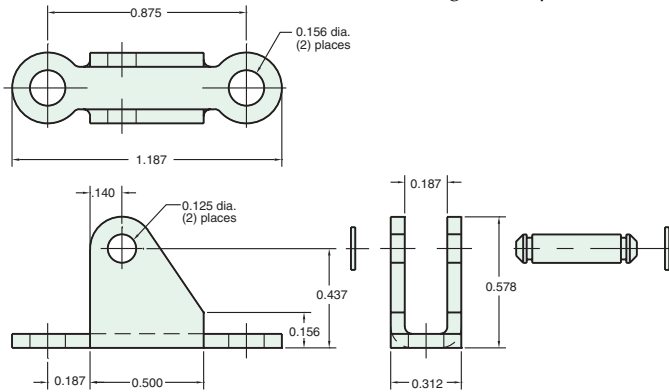

CB-0595

Clevis Bracket
Material: Steel, bright zinc plated