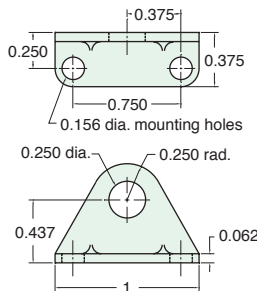

FB-0591

Foot Bracket
Material: Steel, bright zinc plated