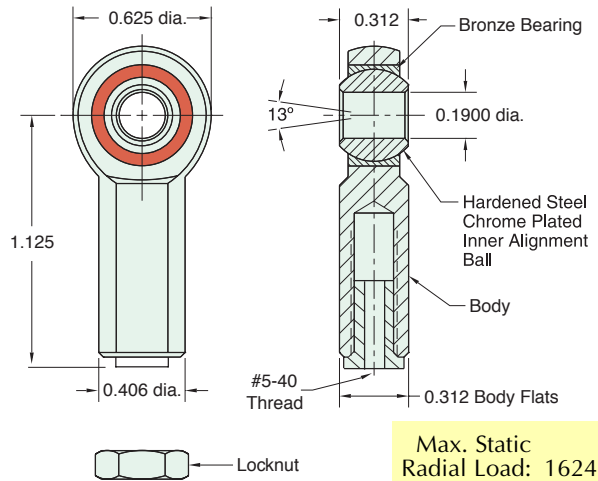

## MOUNTING NUTS

### Stud Nut

Part Number	Across Flats	Nut Thickness	Nut (Thread)
<b>N04-28A</b>	7/16"	5/32"	1/4-28
<b>N04-28B</b>	3/8"	1/8"	1/4-28
<b>N06-24A</b>	9/16"	7/32"	3/8-24
<b>N06-24B</b>	1/2"	1/8"	3/8-24

### Rod Nut

Part Number	Across Flats	Nut Thickness	Nut (Thread)
<b>N02-40</b>	1/4"	3/32"	#5-40

## RE-0585

Rod End  
Material: Steel, bright zinc plated body

Max. Static Radial Load: 1624 lbs.  
Fits Rod Thread Size: #5-40